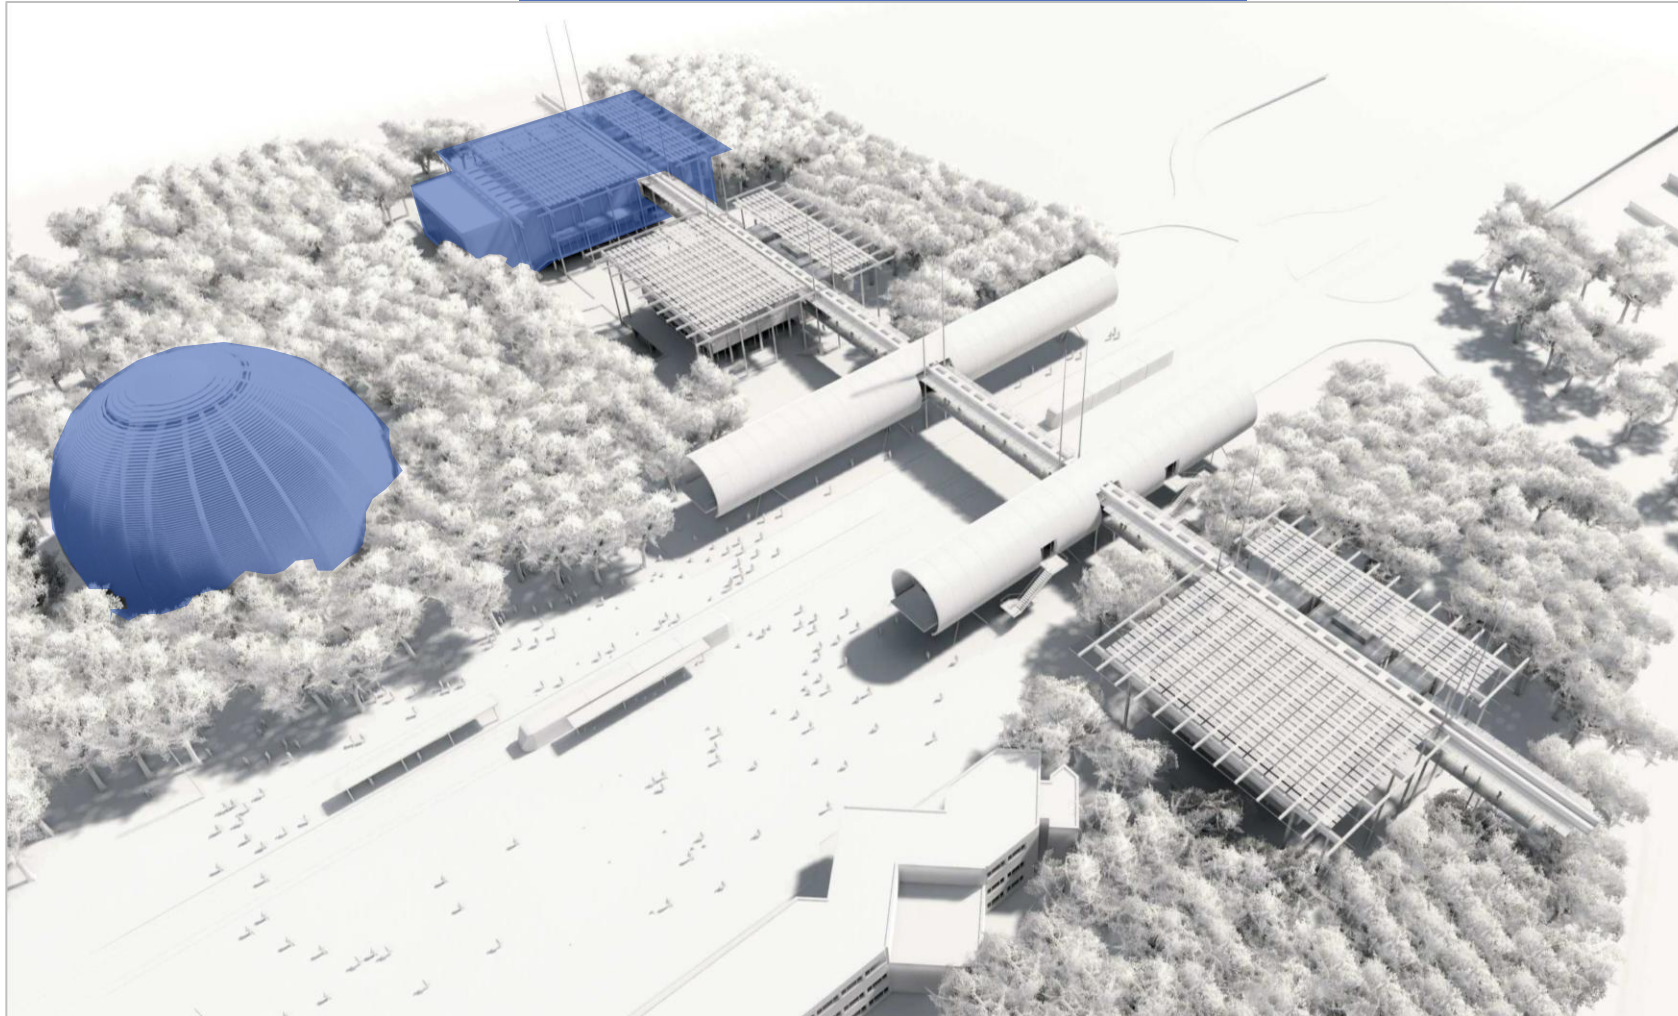

TWO UNIQUE EVENT SPACES

Science Gateway Auditorium and
Globe of Science and Innovation are
available for private events at CERN.

An opportunity to host your guests
in unique and captivating buildings,
showcase your commitment to
sustainable development and be
part of one of the most ground-
breaking areas of research.