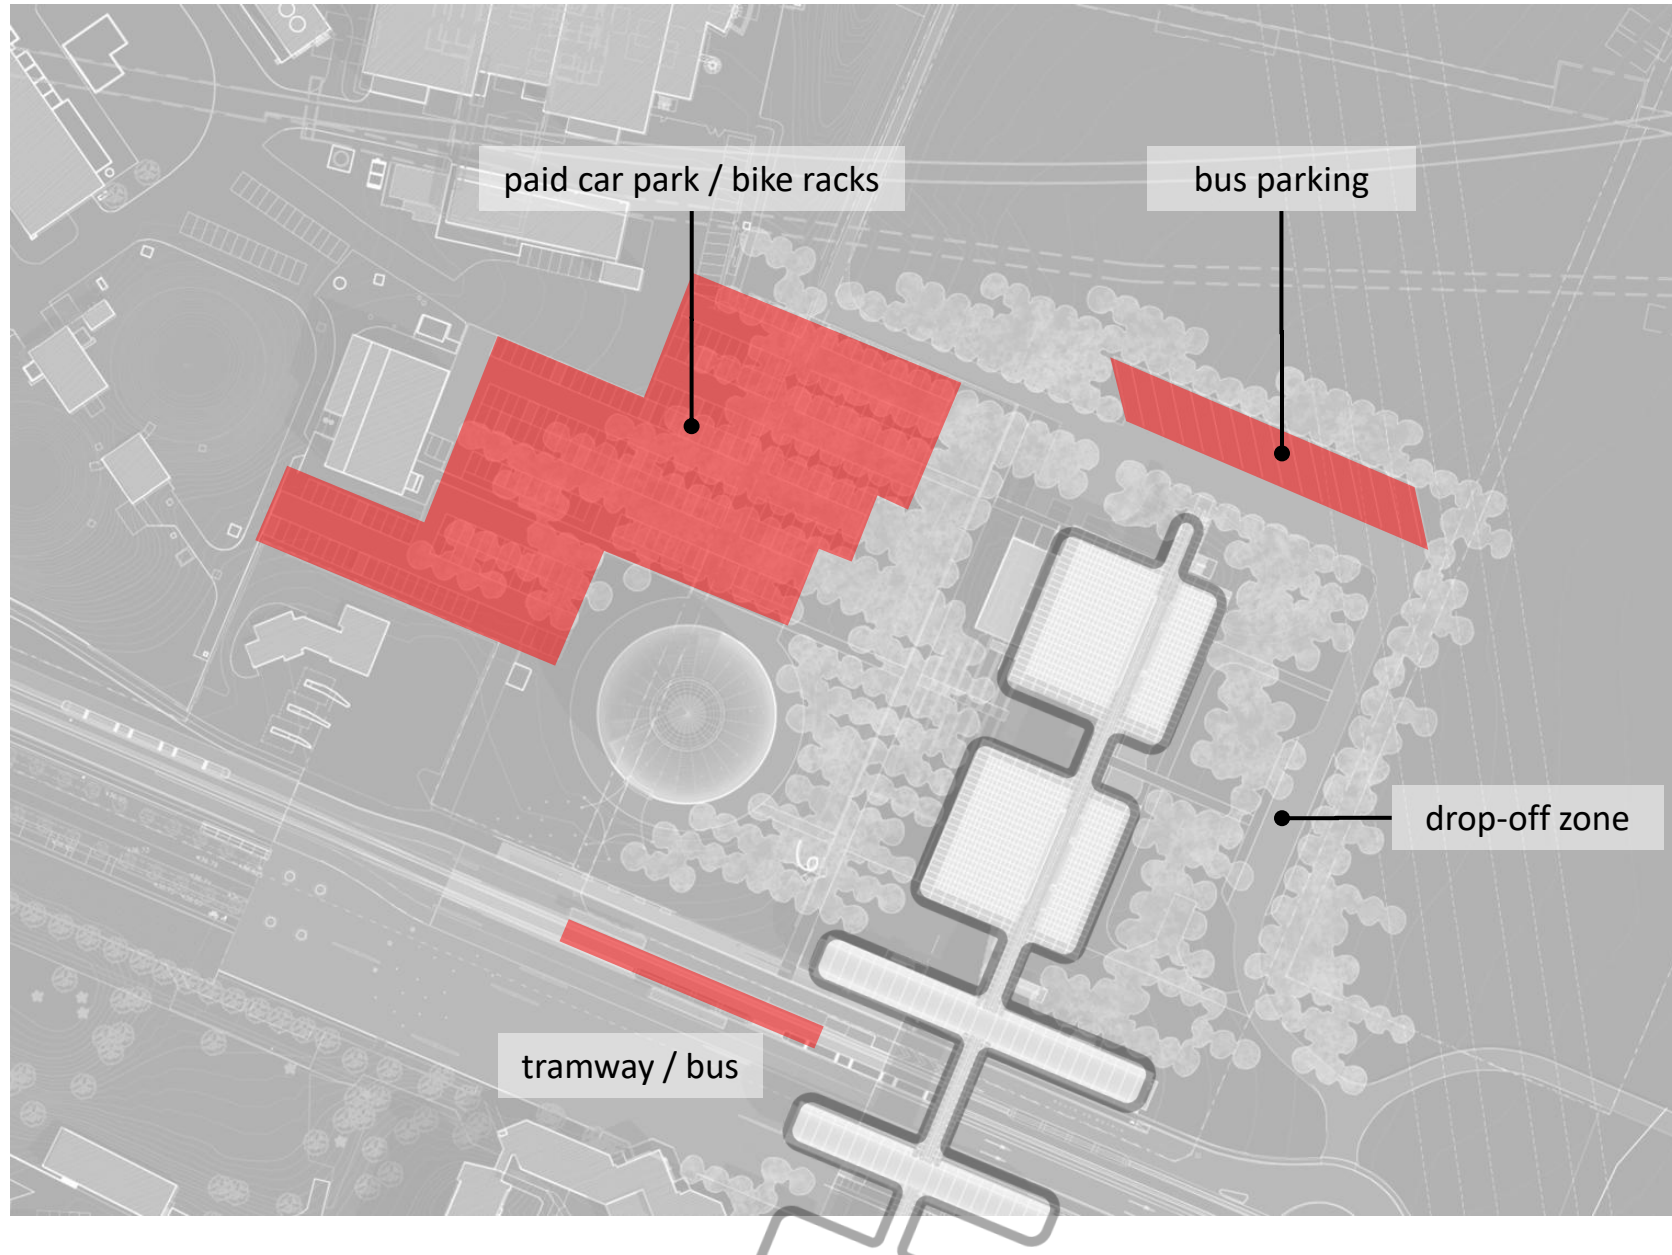

Globe 1

up to 250 seats
or flat space
300 m²

SG BC or B+C

up to 396 seats
in 1 or 2 auditoriums
or flat space(s)
280 m²

SG ABC

Up to 800 seats
or flat space(s)
673 m²

SCIENCE GATEWAY CAMPUS SPACES WITH CATERING

SG ABC
flat space
673 m²

SG A+BC
up to 350 seats
+ flat space
280 m²

SG A+B+C
350 seats
+ flat space
2x 140 m²

SG A+BC or A+B+C
up to 396 seats
in 1 or 2 auditoriums
+ flat space
385 m²

SCIENCE GATEWAY CAMPUS CAPACITIES

Spaces		Theatre Capacity (up to)	Cocktail capacity (up to)	Dinner Capacity (up to)
	SG A	350	350	150
	SG B or SG C	198	130	70
	SG BC or SG B+C	396	280	130
	SG ABC or SG A+B+C	800	600	280
	Globe 1 or Globe 0	250 (level 1)	300	140
	Globe 1+0	250 (level 1)	300+300	140+140
	SG ABC + Globe 1+0	800+250(+250)	600+300+300	280+140+140